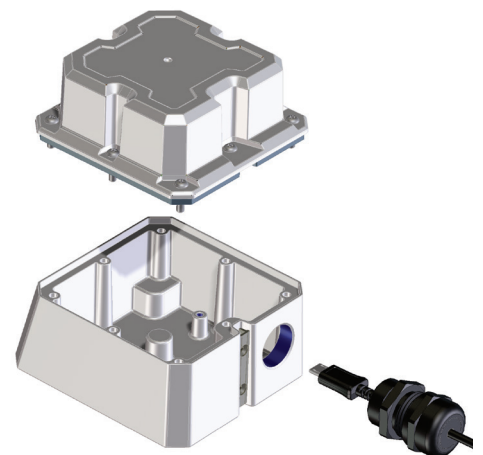

Optional LTE Modem Extension Kit for external housing

For further information please contact:

Cobham SATCOM
Lundtoftegaardsvej 93 D
DK-2800 Kgs. Lyngby
Denmark
Tel: +45 3955 8800
Fax: +45 3955 8888